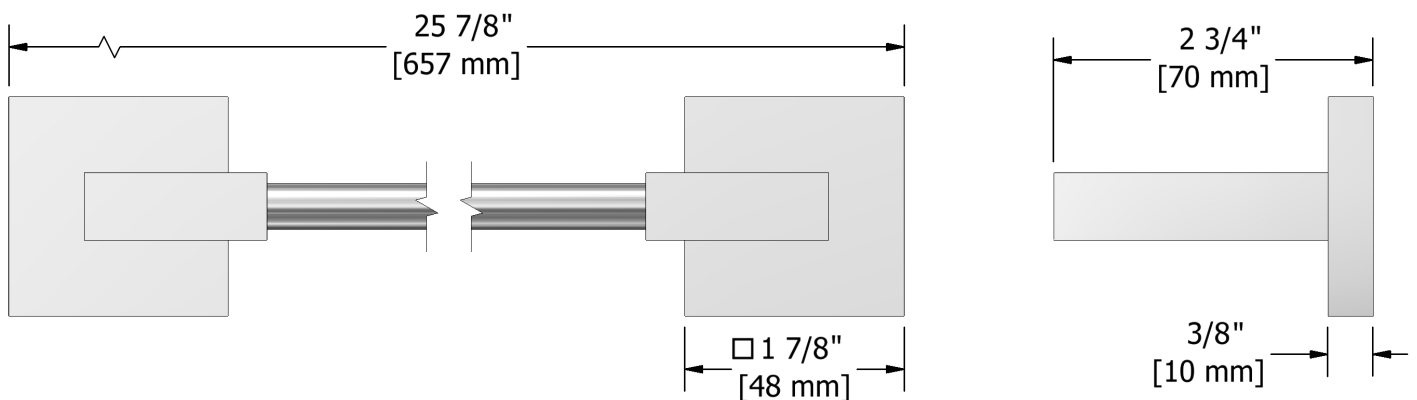

Sizes, models and finishes may differ from those presented.

Warranty

This Riobel Inc. product you have purchased carries a Limited Lifetime Warranty on the chrome, PVD finish, blacks and all working parts and is guaranteed from the initial purchase date against all manufacturing defects. All other finishes, including plastic components, are guaranteed for one year. All electric and/or electronic parts are covered by a 5-year limited warranty. The warranty offered on our products will be honored only if the installation is performed by a certified master plumber.

Customer Care

Phone (800) 777 - 9762 | Email: customer care@houseofrohl.com | Website: houseofrohl.com/support/contact-us

Consult your local House of Rohl showroom for additional information and specifications. For complete warranty details and a list of showrooms, go to houseofrohl.com